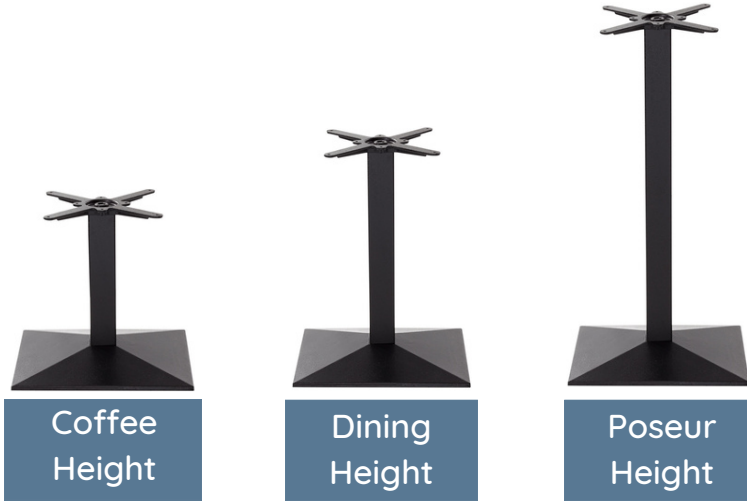

PRODUCT INFORMATION AND SPECIFICATIONS SHEET

GENERAL SPECIFICATIONS

COLUMN WIDTH	80 mm
METAL INSERTS	YES
CUT DOWNS	YES
OUTDOOR SUITABLE	NO
FINISH	DIMPLED / GLOSSY
COLUMN MATERIAL	STEEL
BASE PLATE	CAST IRON CHASSIS
SPIDER	CAST IRON

SPECIFICATIONS FOR EACH FORZA ROUND BASE OPTION

SIZE / VARIATION NAME	Product code	Weight (KG)	DIMENSIONS (mm)			MAX TOP SIZE (mm)		
			Height	Width	Depth	ROUND	SQUARE	RECTANGLE
MEDIUM COFFEE	BPMC001	14.5	480	430	430	1000	800	
MEDIUM DINING	BPMD001	15.5	730	430	430	1000	800	
MEDIUM POSEUR	BPMP001	16.9	1050	430	430	1000	800	
SINGLE PEDESTAL COFFEE	BPRSC001	18.5	480	550	400			1200 x 800
SINGLE PEDESTAL DINING	BPRSD001	19.5	730	550	400			1200 x 800
SINGLE PEDESTAL POSEUR	BPRSP001	21	1050	550	400			1200 x 800
TWIN COFFEE	BPTC001	31.1	480	800	400			1600 x 900
TWIN DINING	BPTD001	33.1	730	800	400			1600 x 900
TWIN POSEUR	BPTP001	35.9	1050	800	400			1600 x 900

SPIDER DIMENSIONS - Medium & Single Pedestal

A TO B	330 mm
A TO C	450 mm

SPIDER DIMENSIONS - Twin

A TO B	600 mm
A TO C	350 mm

THE QUATTRO PYRAMID BASE - MEDIUM

IN STOCK

Coffee
Height

Dining
Height

Poseur
Height

THE QUATTRO PYRAMID BASE - SINGLE PEDESTAL

IN STOCK

Coffee
Height

Dining
Height

Poseur
Height

THE QUATTRO PYRAMID BASE - TWIN

IN STOCK