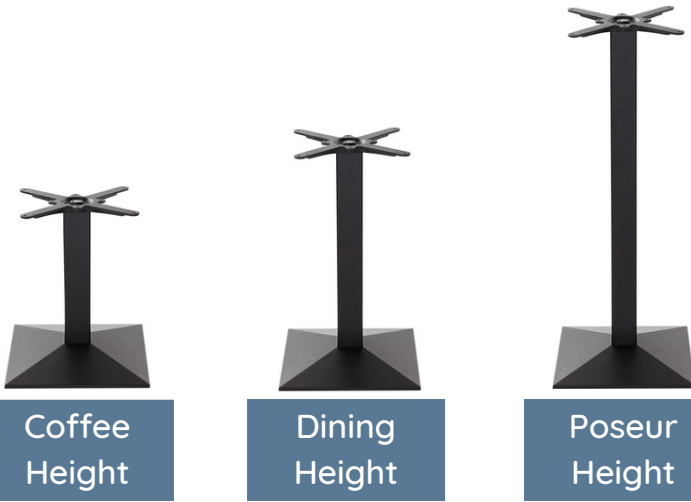

PRODUCT INFORMATION AND SPECIFICATIONS SHEET

GENERAL SPECIFICATIONS

COLUMN WIDTH	80 mm
METAL INSERTS	YES
CUT DOWNS	YES
OUTDOOR SUITABLE	NO
FINISH	DIMPLED / GLOSSY
COLUMN MATERIAL	STEEL
BASE PLATE	CAST IRON CHASSIS
SPIDER	CAST IRON

SPECIFICATIONS FOR EACH FORZA ROUND BASE OPTION

SIZE / VARIATION NAME	Product code	Weight (KG)	DIMENSIONS (mm)			MAX TOP SIZE (mm)		
			Height	Width	Depth	ROUND	SQUARE	RECTANGLE
MEDIUM COFFEE	BPMC001	14.5	480	430	430	1000	800	
MEDIUM DINING	BPMD001	15.5	730	430	430	1000	800	
MEDIUM POSEUR	BPMP001	16.9	1050	430	430	1000	800	
SINGLE PEDESTAL COFFEE	BPRSC001	18.5	480	550	400			1200 x 800
SINGLE PEDESTAL DINING	BPRSD001	19.5	730	550	400			1200 x 800
SINGLE PEDESTAL POSEUR	BPRSP001	21	1050	550	400			1200 x 800
TWIN COFFEE	BPTC001	31.1	480	800	400			1600 x 900
TWIN DINING	BPTD001	33.1	730	800	400			1600 x 900
TWIN POSEUR	BPTP001	35.9	1050	800	400			1600 x 900

SPIDER DIMENSIONS - Medium & Single Pedestal

A TO B	330 mm
A TO C	450 mm

SPIDER DIMENSIONS - Twin

A TO B	600 mm
A TO C	350 mm

THE QUATTRO PYRAMID BASE - MEDIUM

IN STOCK

Coffee
Height

Dining
Height

Poseur
Height

THE QUATTRO PYRAMID BASE - SINGLE PEDESTAL

IN STOCK

Coffee
Height

Dining
Height

Poseur
Height

THE QUATTRO PYRAMID BASE - TWIN

IN STOCK