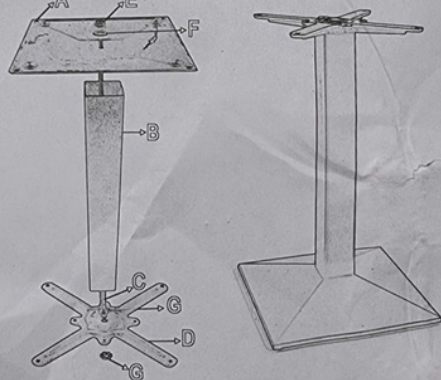

SPIDER DIMENSIONS - Medium & Single Pedestal

A TO B	330 mm
A TO C	450 mm

SPIDER DIMENSIONS - Twin

A TO B	600 mm
A TO C	350 mm

THE QUATTRO PYRAMID BASE - MEDIUM

IN STOCK

Coffee
Height

Dining
Height

Poseur
Height

THE QUATTRO PYRAMID BASE - SINGLE PEDESTAL

IN STOCK

Coffee
Height

Dining
Height

Poseur
Height

THE QUATTRO PYRAMID BASE - TWIN

IN STOCK

Coffee
Height

Dining
Height

Poseur
Height

ADJUSTABLE FEET

Thread Length	10 mm
Thread Width	8 mm

CONSTRUCTION INSTRUCTIONS

A		1PC
B		1PC
C		1PC
D		1PC
E		1PC
F		1PC
G		2PCS

Medium and Single Pedestal

A		1PC
B		2PCS
C		2PCS
D		1PC
E		2PCS
F		2PCS

Twin

01686 620290

www.tabilo.co.uk

sales@tabilo.co.uk