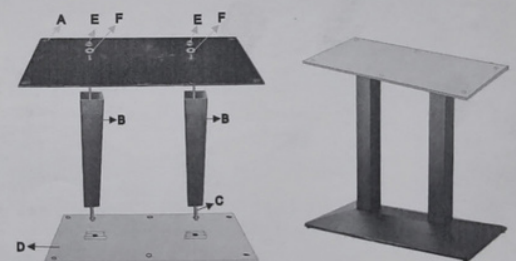

Twin

01686 620290

www.tabilo.co.uk

sales@tabilo.co.uk