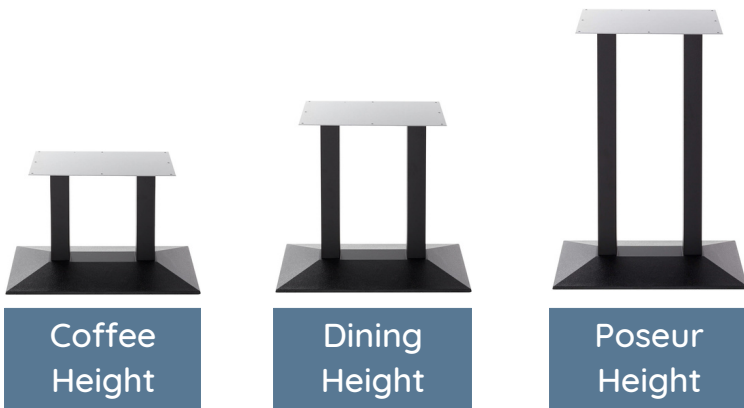

SPECIFICATIONS FOR EACH FORZA ROUND BASE OPTION

SIZE / VARIATION NAME	Product code	Weight (KG)	DIMENSIONS (mm)			MAX TOP SIZE (mm)		
			Height	Width	Depth	ROUND	SQUARE	RECTANGLE
MEDIUM COFFEE	BPMC001	14.5	480	430	430	1000	800	
MEDIUM DINING	BPMD001	15.5	730	430	430	1000	800	
MEDIUM POSEUR	BPMP001	16.9	1050	430	430	1000	800	
SINGLE PEDESTAL COFFEE	BPRSC001	18.5	480	550	400			1200 x 800
SINGLE PEDESTAL DINING	BPRSD001	19.5	730	550	400			1200 x 800
SINGLE PEDESTAL POSEUR	BPRSP001	21	1050	550	400			1200 x 800
TWIN COFFEE	BPTC001	31.1	480	800	400			1600 x 900
TWIN DINING	BPTD001	33.1	730	800	400			1600 x 900
TWIN POSEUR	BPTP001	35.9	1050	800	400			1600 x 900

SPIDER DIMENSIONS - Medium & Single Pedestal

A TO B	330 mm
A TO C	450 mm

SPIDER DIMENSIONS - Twin

A TO B	600 mm
A TO C	350 mm

THE QUATTRO PYRAMID BASE - MEDIUM

IN STOCK

Coffee
Height

Dining
Height

Poseur
Height

THE QUATTRO PYRAMID BASE - SINGLE PEDESTAL

IN STOCK

Coffee
Height

Dining
Height

Poseur
Height

THE QUATTRO PYRAMID BASE - TWIN

IN STOCK

Coffee
Height

Dining
Height

Poseur
Height

ADJUSTABLE FEET

Thread Length	10 mm
Thread Width	8 mm

CONSTRUCTION INSTRUCTIONS

A		1PC
B		1PC
C		1PC
D		1PC
E		1PC
F		1PC
G		2PCS

Medium and Single Pedestal