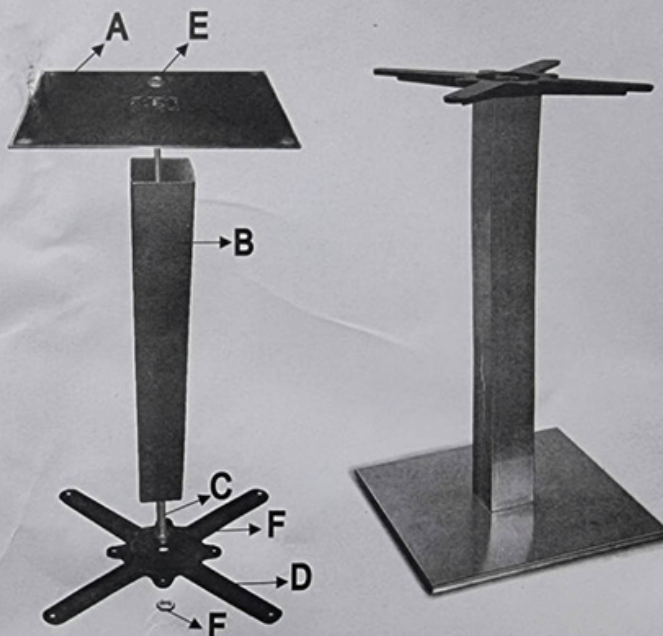

SPIDER DIMENSIONS

Spider Dimensions	
A TO B	330 mm
A TO C	450 mm

ADJUSTABLE FEET

Thread Length	10 mm
Thread Width	8 mm

THE FORZA BASE - ROUND - SMALL

IN STOCK

Coffee Height

Dining Height

Poseur Height

THE FORZA BASE - ROUND - MEDIUM

IN STOCK

Coffee Height

Dining Height

Poseur Height

THE FORZA BASE - ROUND - MEDIUM LARGE

IN STOCK

Coffee Height

Dining Height

Poseur Height

THE FORZA BASE - ROUND - LARGE

IN STOCK

Coffee Height

Dining Height

Poseur Height

CONSTRUCTION INSTRUCTIONS

A		1PC
B		1PC
C		1PC
D		1PC
E		1PC
F		2PCS

01686 620290

www.tabilo.co.uk

sales@tabilo.co.uk